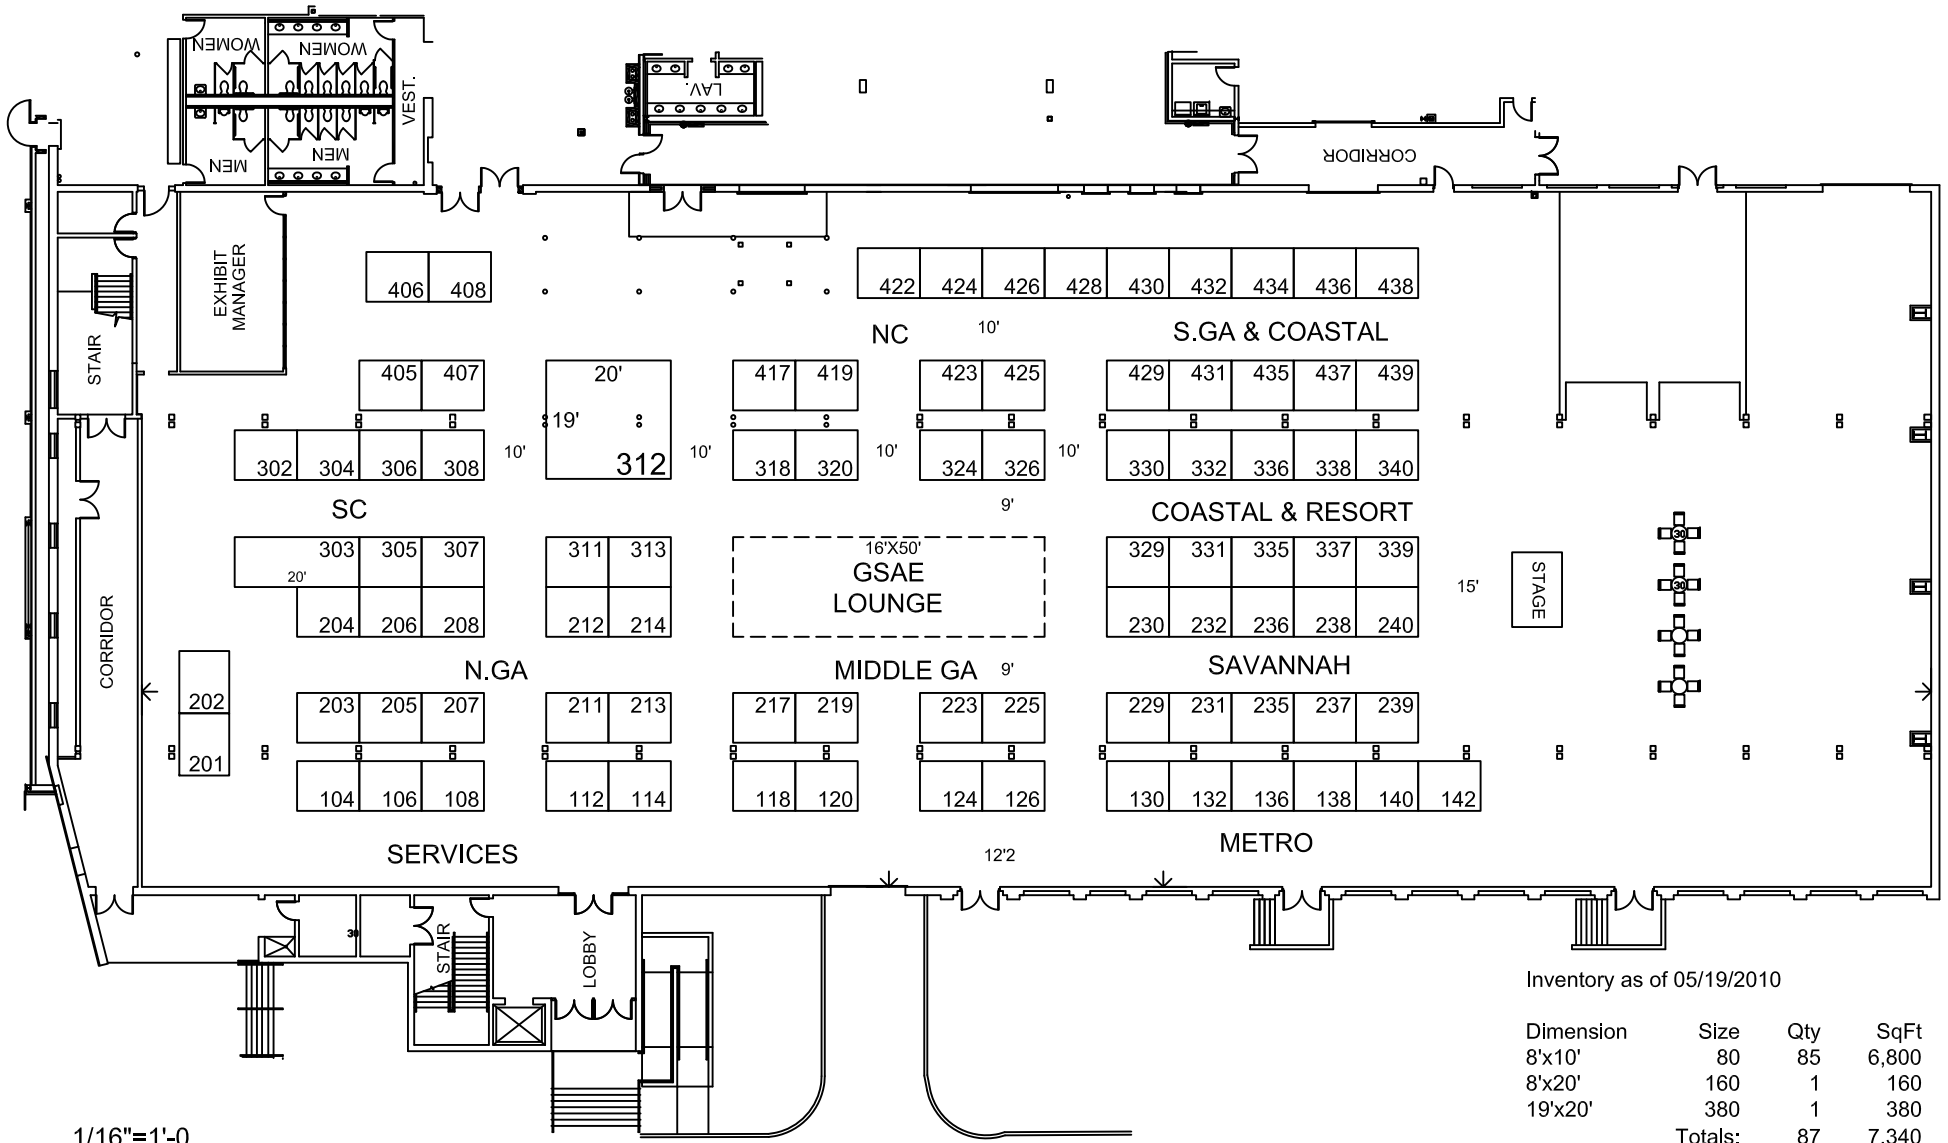

GSAE JUNE 2-4, 2010

1/16"=1'-0

SOUTH EXHIBIT HALL COLUMBUS GEORGIA CONVENTION & TRADE CENTER